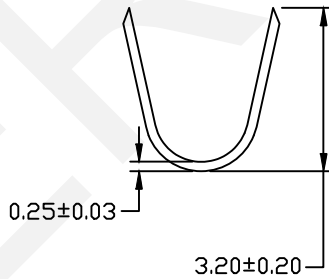

Note:

1. Appearance: Terminal cannot be corrected, scratched or oxidized
2. Material: Brass [2680, T=0.25mm, Tin plating
3. Q'TY: 15000PCS/REEL
4. Connectoin Table: See Table
5. Wire Range: 20~22AWG

P/N	Connection Table
ERYHY-AFE01-1100300	W2.8×T0.3mm
ERYHY-AFE01-1100500	W2.8×T0.5mm
ERYHY-AFE01-1100800	W2.8×T0.8mm

NINGBO ERYCO ELECTRONIC CO.,LTD

UNITS:mm	SHEET SIZE: A4			SCALE:---
0~3	3~18	18~50	50~120	
±0.12	±0.15	±0.3	±0.5	

DRWN BY PAN

CHK'D BY FENG

APPR BY ZHAN

110 Type Straight Female Terminal for Cable

THIRD ANGLE PROJECTION